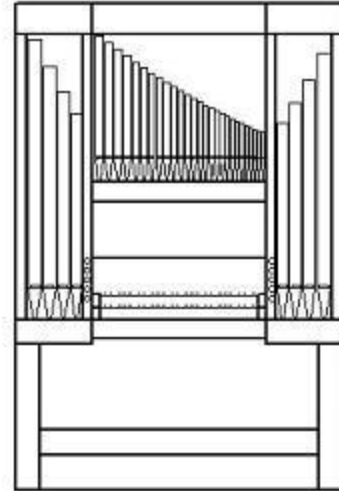

BIGELOW OPUS 39 (2015)

PRIVATE RESIDENCE
CALIFORNIA

2 manuals, 5 voices, 7 ranks

MANUAL I
8 Oak Gedackt
4 Rohrflöte*
2 2/3 Nasard (*half-draw of Cornet, MC*)
III Cornet (*TC*)
Tremulant (*general*)

MANUAL II
8 Prästant (*1-12 open wood*)
4 Rohrflöte*
8 Krummhorn
Man. I to Man. II
(*shove coupler*)

PEDAL
Man. I to Pedal
Man. II to Pedal
Man. II to Pedal octave

**The Rohrflöte can be registered on either manual but not both. Drawing it on one manual automatically retires it from the other.*

56/30 notes. Flat pedalboard.
Keys of bone and ebony.
Suspended mechanical key action.
Mechanical stop action.